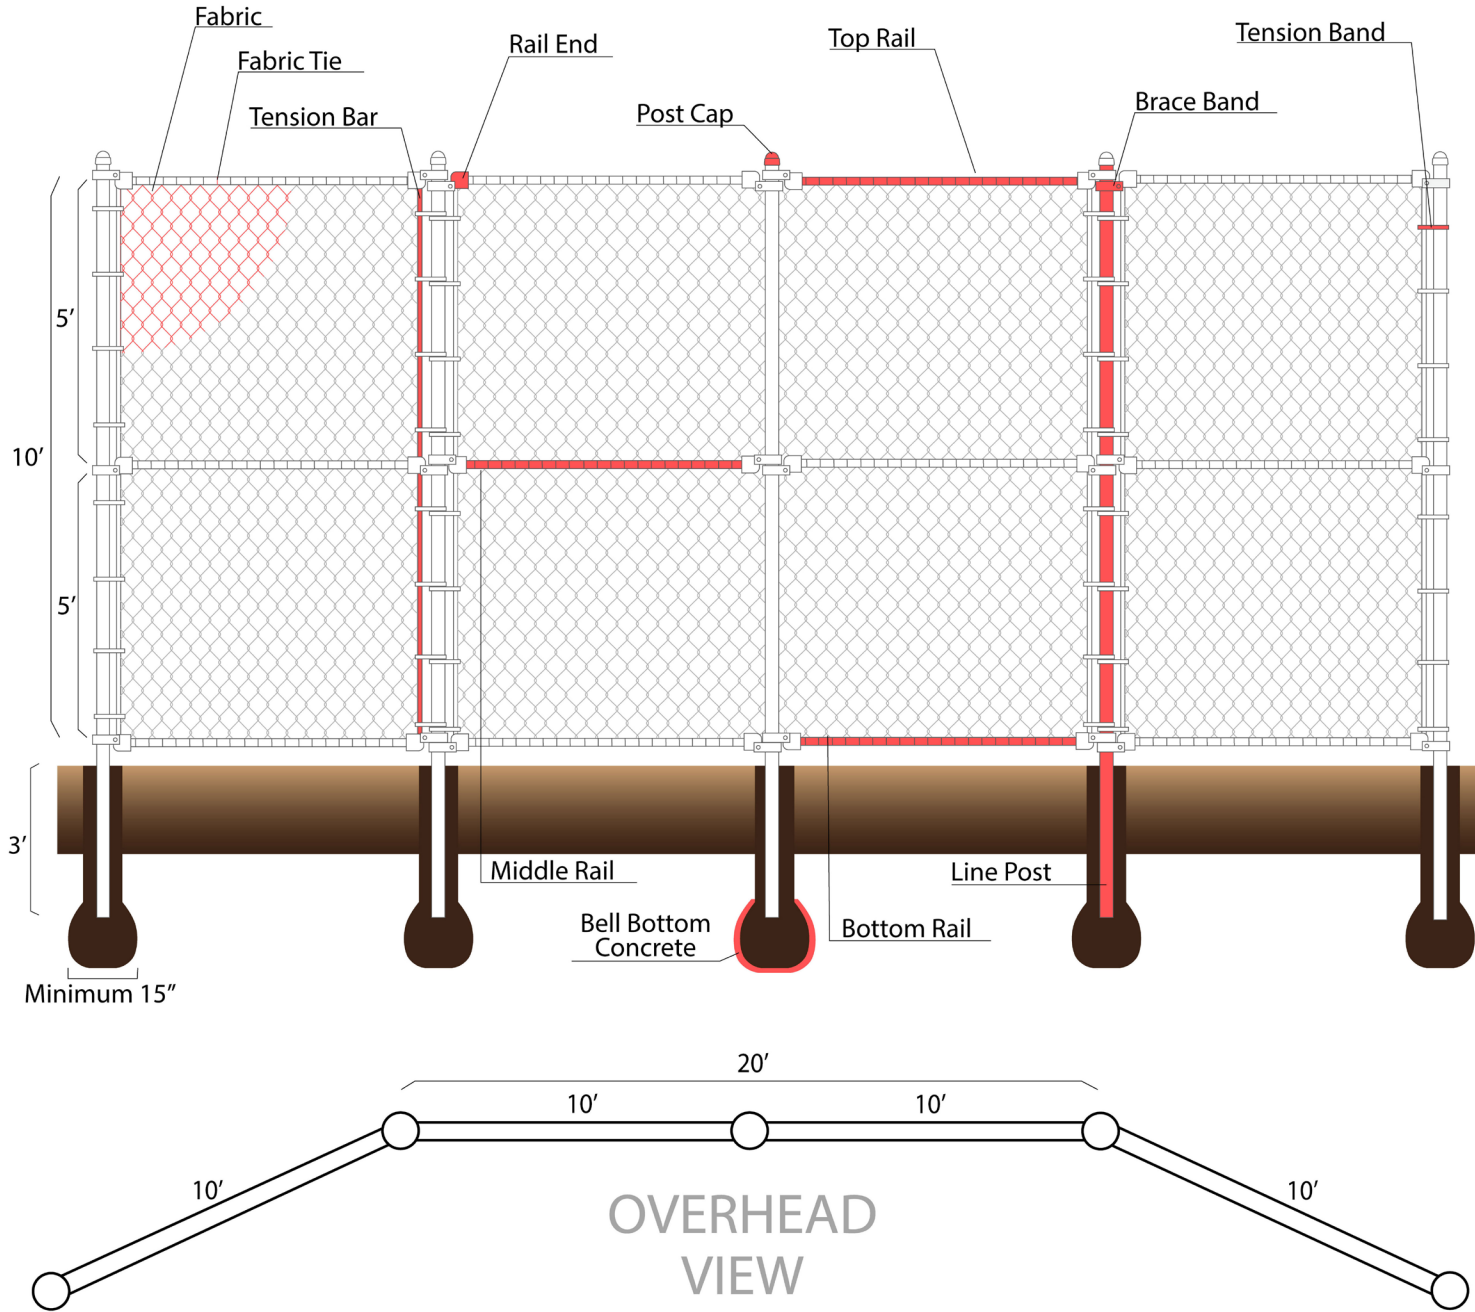

# Baseball Fence Backstop Kit Specifications

Baseball Fence Backstop Kit 10' High x 20' Wide x 10' Wings

**SKU: BCKST-US-10X20X10X10**

Height	10'
Center Panel Length	20'
Left Wing Length	10'
Right Wing Length	10'
Total Length	40'
Material	Galvanized Steel